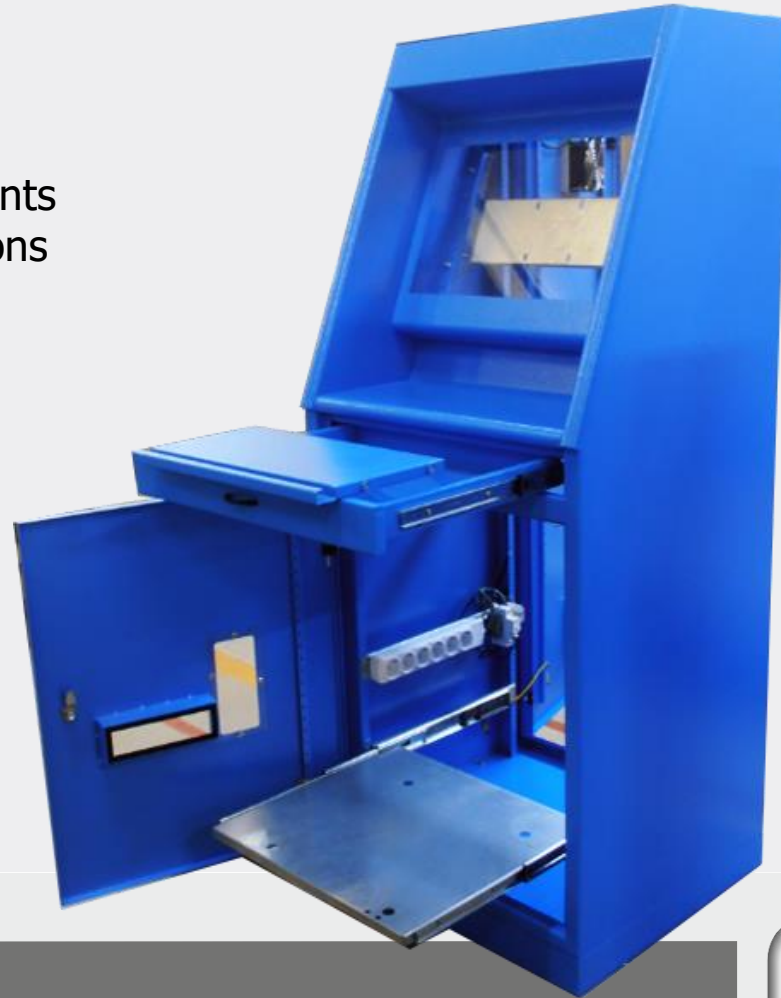

## Why **panel elektro**?

Sheltered and serviceable solutions according to your wishes:

- Lockable Drawer System for Keyboard, Mouse Housing
- Telescopic Rack Shelves for Computer Case and Barcode Printer
- Lockable Rear Cover Provides Service and Maintenance Convenience
- Application of Polycarbon and Glass to protect the monitor from dust
- Color Options in line with your Corporate Identity