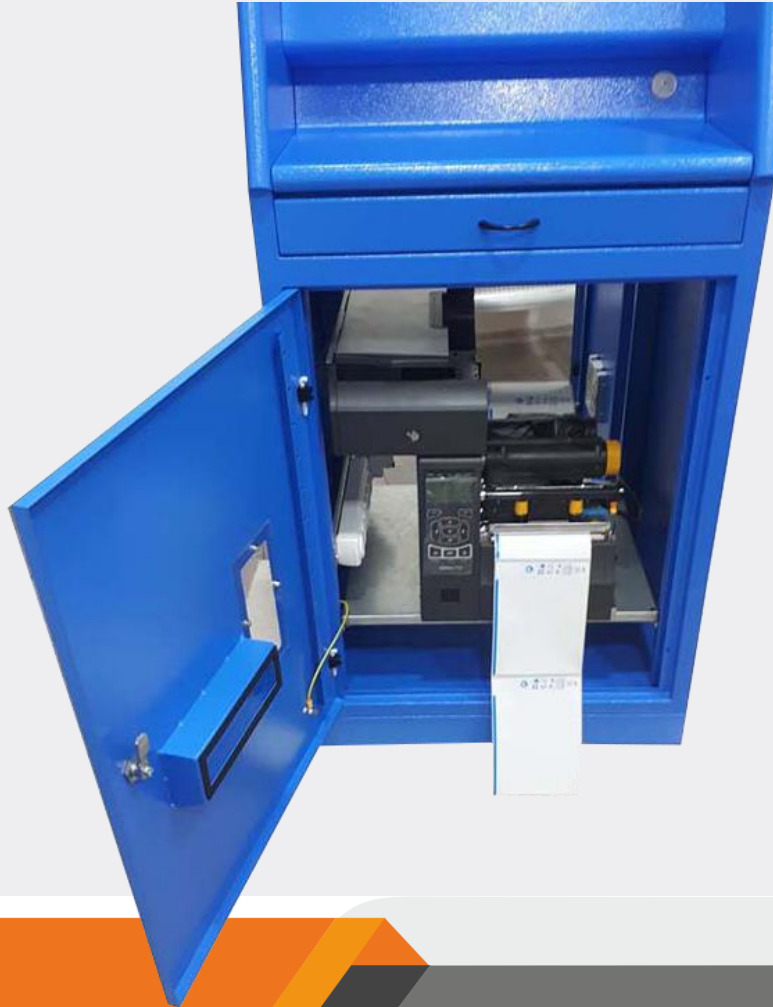

Possibility to use Industrial Barcode Printers